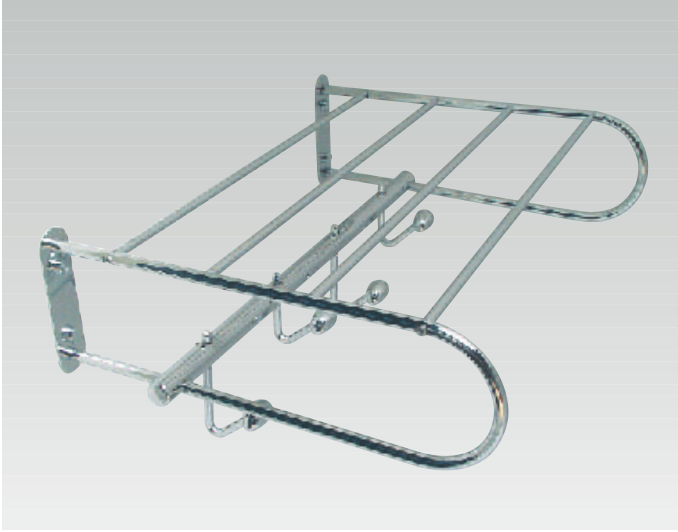

P-24-P Toallero repisa con perchas 47x35x20 cm.
P-24-P Towel shelf with hangers 47x35x20 cm.