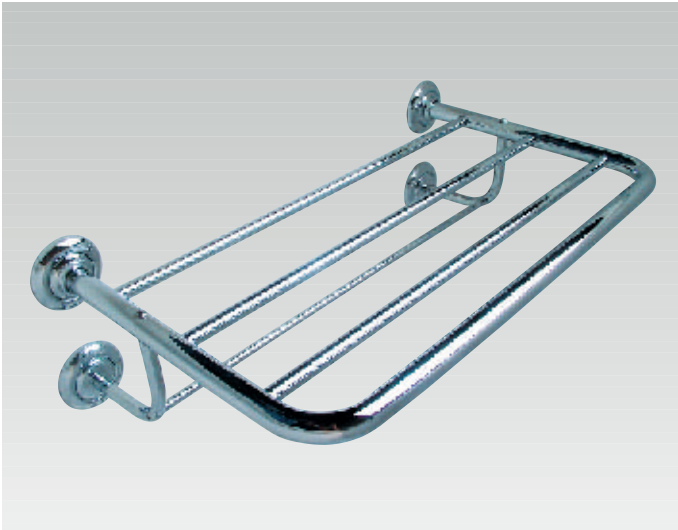

P-33 Toallero repisa 56x30x14 cm.
P-33 Towel shelf 56x30x14 cm.