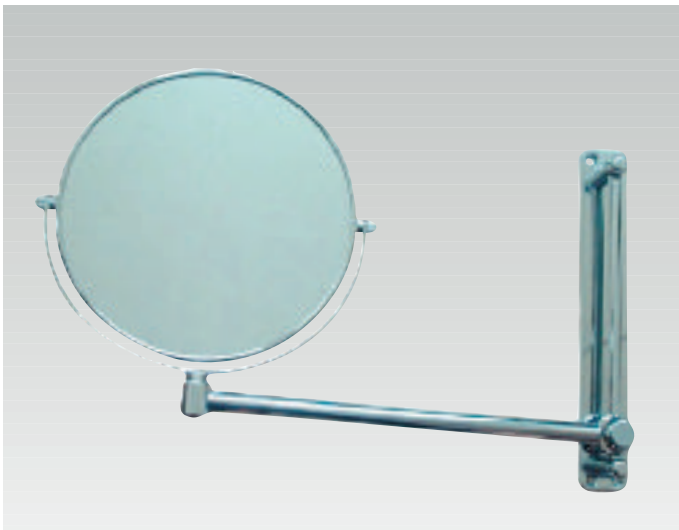

P-02 Wall soap-dish
P-03 Tumbler holder with tumbler
P-01 Wall soap-dish

P-84 Banqueta 42 cm.
P-84 Stool round 42 cm.

P-76 Espejo aumento sin luz
P-76 Magnifying mirror without light

P-77 Espejo aumento con luz
P-77 Magnifying mirror with light

P-78 Espejo aumento sin luz
P-78 Shaving mirror without light

P-74 Espejo aumento sin luz regulable en altura
P-74 Magnifying adjustable in height mirror without light

P-75 Espejo aumento sin luz 1 brazo
P-75 Magnifying mirror without light