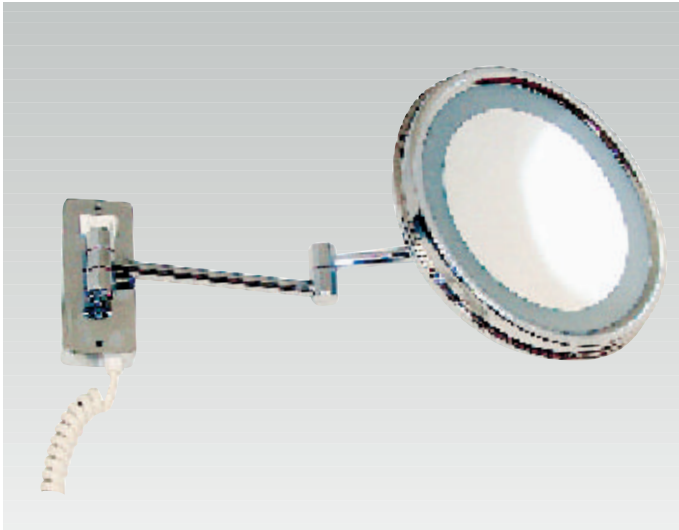

P-23 Toallero repisa 52x35x12 cm.
P-23 Towel shelf 52x35x12 cm.

P-61 Toallero repisa 51x29x11 cm.
P-61 Towel shelf 51x29x11 cm.

P-02 Jabonera pared cristal
P-03 Portavasos pared
P-01 Jabonera pared inox.

P-02 Wall soap-dish
P-03 Tumbler holder with tumbler
P-01 Wall soap-dish

P-84 Banqueta 42 cm.
P-84 Stool round 42 cm.

P-76 Espejo aumento sin luz
P-76 Magnifying mirror without light

P-77 Espejo aumento con luz
P-77 Magnifying mirror with light

P-78 Espejo aumento sin luz
P-78 Shaving mirror without light

P-74 Espejo aumento sin luz regulable en altura
P-74 Magnifying adjustable in height mirror without light

P-75 Espejo aumento sin luz 1 brazo
P-75 Magnifying mirror without light