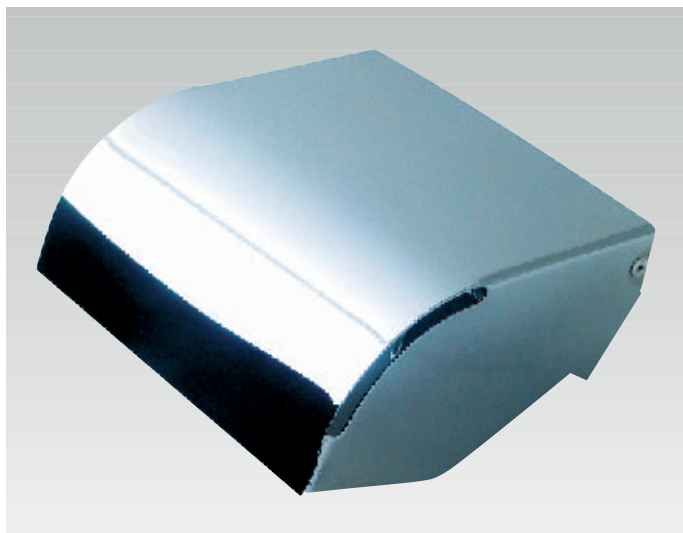

P-50 Portarrollos c/tapa cerrado laterales 13x10x13 cm.
P-50 Toilet roll holder with cover 13x10x13 cm.