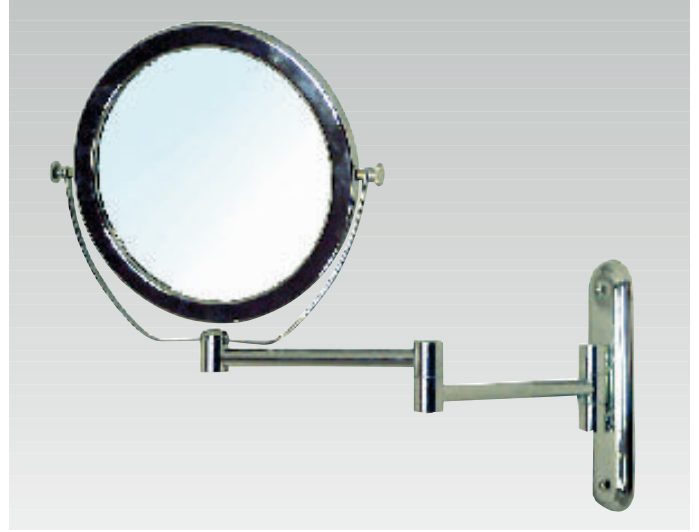

P-23 Toallero repisa 52x35x12 cm.
P-23 Towel shelf 52x35x12 cm.

P-61 Toallero repisa 51x29x11 cm.
P-61 Towel shelf 51x29x11 cm.

P-02 Jabonera pared cristal
P-03 Portavasos pared
P-01 Jabonera pared inox.

P-02 Wall soap-dish
P-03 Tumbler holder with tumbler
P-01 Wall soap-dish

P-84 Banqueta 42 cm.
P-84 Stool round 42 cm.

P-76 Espejo aumento sin luz
P-76 Magnifying mirror without light

P-77 Espejo aumento con luz
P-77 Magnifying mirror with light

P-78 Espejo aumento sin luz
P-78 Shaving mirror without light

P-74 Espejo aumento sin luz regulable en altura
P-74 Magnifying adjustable in height mirror without light

P-75 Espejo aumento sin luz 1 brazo
P-75 Magnifying mirror without light