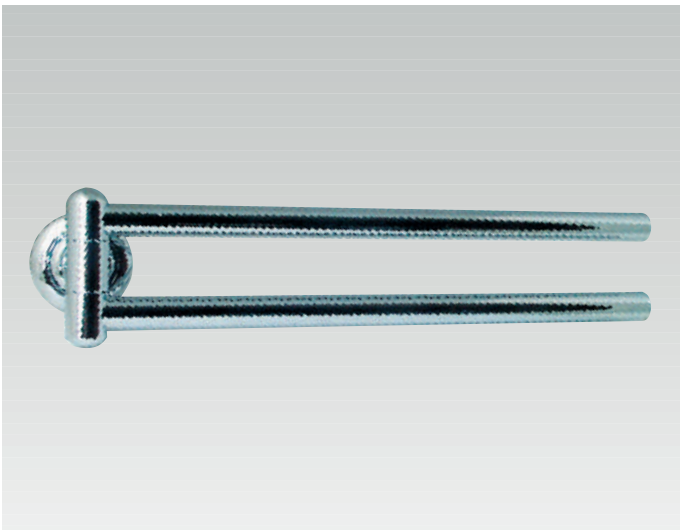

PLAZA

Design: Arlinea

ARLINEA

P-04 Toallero recto 60 cm. **P-04** Towel rail 60 cm.
P-14 Toallero recto 50 cm. **P-14** Towel rail 50 cm.
P-05 Toallero recto 40 cm. **P-05** Towel rail 40 cm.

P-06 Toallero aro 22 cm. **P-07** Toallero aro 18 cm.
P-06 Towel ring 22 cm. **P-07** Towel ring 18 cm.

P-16 Toallero aro abierto 30 cm. **P-17** Toallero aro abierto 22 cm.
P-16 Opened towel ring 30 cm. **P-17** Opened towel ring 22 cm.

P-11 Toallero pared saliente 40 cm. **P-51** Toallero pared extensible 40-60 cm.
P-11 Towel rail right 40 cm. **P-51** Extending towel rail 40-60 cm.

P-31 Toallero barra doble giratoto 45 cm.
P-31 Double revolving towel 45 cm.

P-20 Portarrollos con tapa 12x12 cm.
P-20 Toilet roll holder with cover 12x12 cm.

P-10 Portarrollos sin tapa 18 cm.
P-10 Toilet roll holder without cover 18 cm.