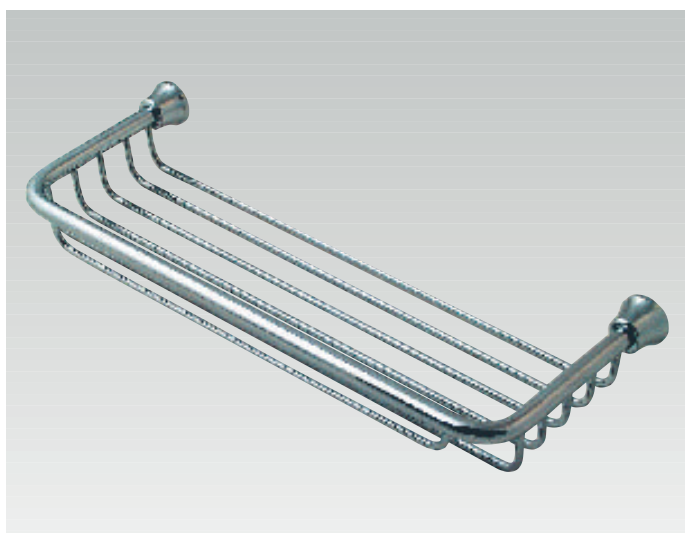

P-21 Jabonera rejilla 34x14x8 cm.
P-21 Open-work soap-dish 34x14x8 cm.