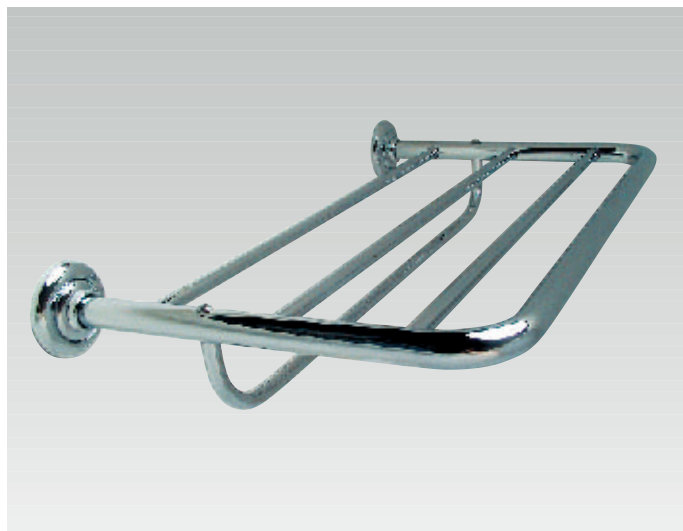

P-34 Toallero repisa 50x30x14 cm.
P-34 Towel shelf 50x30x14 cm.