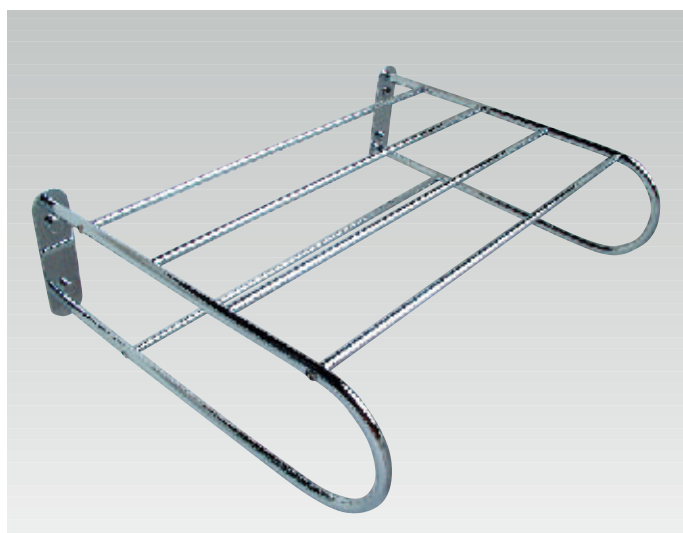

P-24 Toallero repisa 47x35x14 cm.
P-24 Towel shelf 47x35x14 cm.