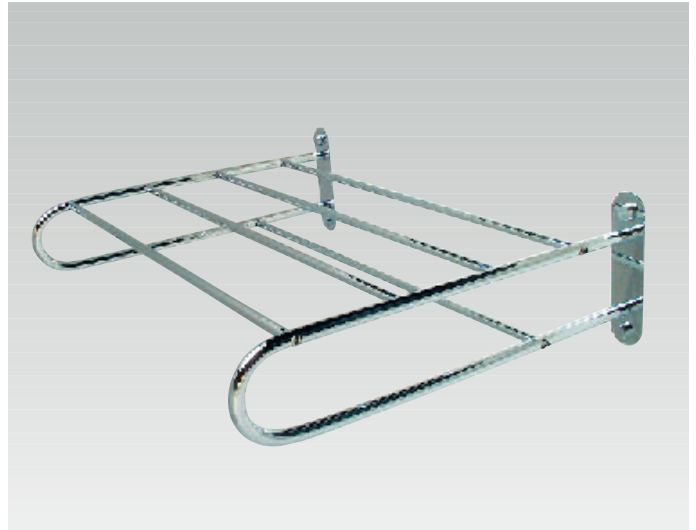

P-23 Toallero repisa 52x35x12 cm.
P-23 Towel shelf 52x35x12 cm.