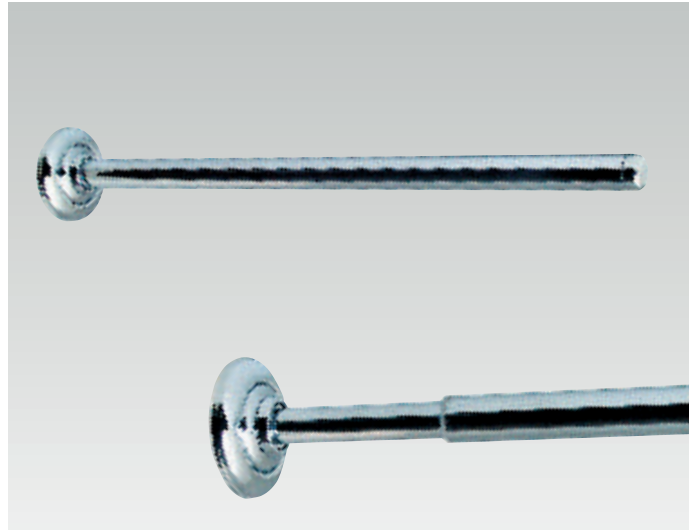

PLAZA

Design: Arlinea

ARLINEA

P-04 Toallero recto 60 cm. **P-04** Towel rail 60 cm.
P-14 Toallero recto 50 cm. **P-14** Towel rail 50 cm.
P-05 Toallero recto 40 cm. **P-05** Towel rail 40 cm.

P-06 Toallero aro 22 cm. **P-07** Toallero aro 18 cm.
P-06 Towel ring 22 cm. **P-07** Towel ring 18 cm.

P-16 Toallero aro abierto 30 cm. **P-17** Toallero aro abierto 22 cm.
P-16 Opened towel ring 30 cm. **P-17** Opened towel ring 22 cm.

P-11 Toallero pared saliente 40 cm. **P-51** Toallero pared extensible 40-60 cm.
P-11 Towel rail right 40 cm. **P-51** Extending towel rail 40-60 cm.

P-31 Toallero barra doble giratoto 45 cm.
P-31 Double revolving towel 45 cm.

P-20 Portarrollos con tapa 12x12 cm.
P-20 Toilet roll holder with cover 12x12 cm.

P-10 Portarrollos sin tapa 18 cm.
P-10 Toilet roll holder without cover 18 cm.