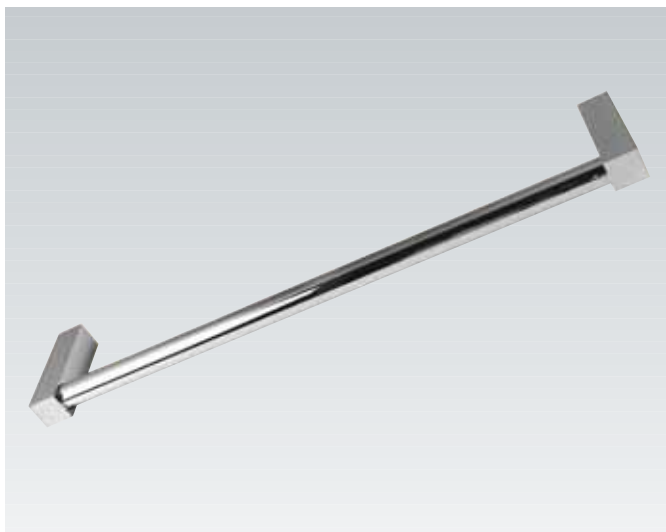

OPTIMA

Design: Arlinea

OP-04 Toallero barra 60 cm. **OP-04** Towel rail 60 cm.
OP-14 Toallero barra 50 cm. **OP-14** Towel rail 50 cm.
OP-05 Toallero barra 40 cm. **OP-05** Towel rail 40 cm.

OP-96 Toallero doble 60 cm. **OP-96** Double towel rail 60 cm.
OP-95 Toallero doble 50 cm. **OP-95** Double towel rail 50 cm.
OP-94 Toallero doble 40 cm. **OP-94** Double towel rail 40 cm.

OP-06 Toallero aro grande 20x20 cm.
OP-06 Towel Ring 20x20 cm.

OP-07 Toallero aro pequeño 20x10 cm.
OP-07 Towel Ring 20x10 cm.

OP-11 Toallero saliente 40 cm.
OP-11 Right towel rail 40 cm.

OP-40 Portarrollos reserva 15 cm.
OP-40 Spare toilet roll holder 15 cm.

OP-10 Portarrollos sin tapa 14 cm.
OP-10 Toilet roll holder without cover 14 cm.

OP-20 Portarrollos con tapa 12 cm.
OP-20 Toilet roll holder with cover 12 cm.

OP-09 Percha 5 cm.
OP-09 Hanger 5 cm.

OP-19 Percha doble 12 cm.
OP-19 Double hanger 12 cm.