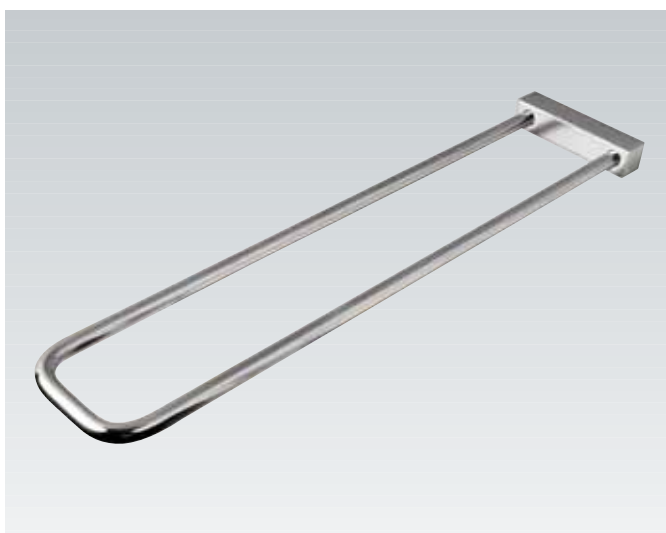

OPTIMA

Design: Arlinea

OP-04 Toallero barra 60 cm. **OP-04** Towel rail 60 cm.
OP-14 Toallero barra 50 cm. **OP-14** Towel rail 50 cm.
OP-05 Toallero barra 40 cm. **OP-05** Towel rail 40 cm.

OP-96 Toallero doble 60 cm. **OP-96** Double towel rail 60 cm.
OP-95 Toallero doble 50 cm. **OP-95** Double towel rail 50 cm.
OP-94 Toallero doble 40 cm. **OP-94** Double towel rail 40 cm.

OP-06 Toallero aro grande 20x20 cm.
OP-06 Towel Ring 20x20 cm.

OP-07 Toallero aro pequeño 20x10 cm.
OP-07 Towel Ring 20x10 cm.

OP-11 Toallero saliente 40 cm.
OP-11 Right towel rail 40 cm.

OP-40 Portarrollos reserva 15 cm.
OP-40 Spare toilet roll holder 15 cm.

OP-10 Portarrollos sin tapa 14 cm.
OP-10 Toilet roll holder without cover 14 cm.

OP-20 Portarrollos con tapa 12 cm.
OP-20 Toilet roll holder with cover 12 cm.

OP-09 Percha 5 cm.
OP-09 Hanger 5 cm.

OP-19 Percha doble 12 cm.
OP-19 Double hanger 12 cm.