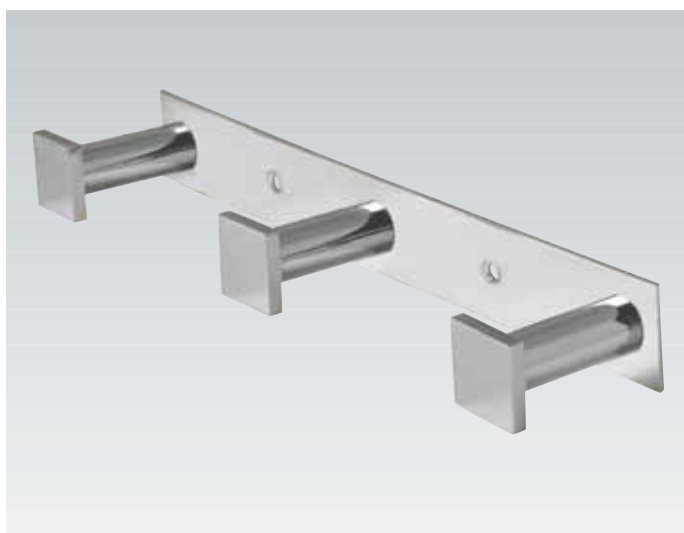

OPTIMA

Design: Arlinea

OP-04 Toallero barra 60 cm. **OP-04** Towel rail 60 cm.
OP-14 Toallero barra 50 cm. **OP-14** Towel rail 50 cm.
OP-05 Toallero barra 40 cm. **OP-05** Towel rail 40 cm.

OP-96 Toallero doble 60 cm. **OP-96** Double towel rail 60 cm.
OP-95 Toallero doble 50 cm. **OP-95** Double towel rail 50 cm.
OP-94 Toallero doble 40 cm. **OP-94** Double towel rail 40 cm.

OP-06 Toallero aro grande 20x20 cm.
OP-06 Towel Ring 20x20 cm.

OP-07 Toallero aro pequeño 20x10 cm.
OP-07 Towel Ring 20x10 cm.

OP-11 Toallero saliente 40 cm.
OP-11 Right towel rail 40 cm.

OP-40 Portarrollos reserva 15 cm.
OP-40 Spare toilet roll holder 15 cm.

OP-10 Portarrollos sin tapa 14 cm.
OP-10 Toilet roll holder without cover 14 cm.

OP-20 Portarrollos con tapa 12 cm.
OP-20 Toilet roll holder with cover 12 cm.

OP-09 Percha 5 cm.
OP-09 Hanger 5 cm.

OP-19 Percha doble 12 cm.
OP-19 Double hanger 12 cm.

OP-29 Percha triple 25 cm.
OP-29 Triple hanger 25 cm.

OP-21 Jabonera rejilla 15x10 cm.
OP-21 Open-work soap-dish 15x10 cm.

OP-41 Jabonera rejilla portagel 38x12x10 cm.
OP-41 Bath gel rack 38x12x10 cm.

OP-43 Jabonera rejilla portagel 37x12x10 cm.
OP-43 Bath gel rack 37x12x10 cm.