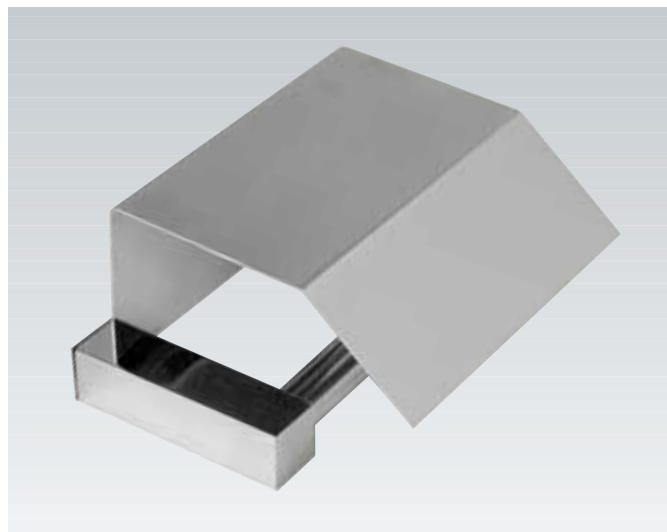

OPTIMA

Design: Arlinea

OP-04 Toallero barra 60 cm. **OP-04** Towel rail 60 cm.
OP-14 Toallero barra 50 cm. **OP-14** Towel rail 50 cm.
OP-05 Toallero barra 40 cm. **OP-05** Towel rail 40 cm.

OP-96 Toallero doble 60 cm. **OP-96** Double towel rail 60 cm.
OP-95 Toallero doble 50 cm. **OP-95** Double towel rail 50 cm.
OP-94 Toallero doble 40 cm. **OP-94** Double towel rail 40 cm.

OP-06 Toallero aro grande 20x20 cm.
OP-06 Towel Ring 20x20 cm.

OP-07 Toallero aro pequeño 20x10 cm.
OP-07 Towel Ring 20x10 cm.

OP-11 Toallero saliente 40 cm.
OP-11 Right towel rail 40 cm.

OP-40 Portarrollos reserva 15 cm.
OP-40 Spare toilet roll holder 15 cm.

OP-10 Portarrollos sin tapa 14 cm.
OP-10 Toilet roll holder without cover 14 cm.

OP-20 Portarrollos con tapa 12 cm.
OP-20 Toilet roll holder with cover 12 cm.

OP-09 Percha 5 cm.
OP-09 Hanger 5 cm.

OP-19 Percha doble 12 cm.
OP-19 Double hanger 12 cm.