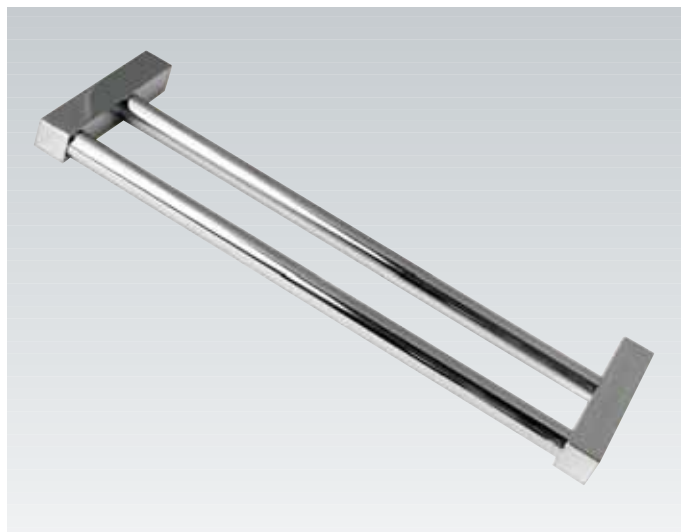

OPTIMA

Design: Arlinea

OP-04 Toallero barra 60 cm. **OP-04** Towel rail 60 cm.
OP-14 Toallero barra 50 cm. **OP-14** Towel rail 50 cm.
OP-05 Toallero barra 40 cm. **OP-05** Towel rail 40 cm.

OP-96 Toallero doble 60 cm. **OP-96** Double towel rail 60 cm.
OP-95 Toallero doble 50 cm. **OP-95** Double towel rail 50 cm.
OP-94 Toallero doble 40 cm. **OP-94** Double towel rail 40 cm.

OP-06 Toallero aro grande 20x20 cm.
OP-06 Towel Ring 20x20 cm.

OP-07 Toallero aro pequeño 20x10 cm.
OP-07 Towel Ring 20x10 cm.

OP-11 Toallero saliente 40 cm.
OP-11 Right towel rail 40 cm.

OP-40 Portarrollos reserva 15 cm.
OP-40 Spare toilet roll holder 15 cm.

OP-10 Portarrollos sin tapa 14 cm.
OP-10 Toilet roll holder without cover 14 cm.

OP-20 Portarrollos con tapa 12 cm.
OP-20 Toilet roll holder with cover 12 cm.

OP-09 Percha 5 cm.
OP-09 Hanger 5 cm.

OP-19 Percha doble 12 cm.
OP-19 Double hanger 12 cm.