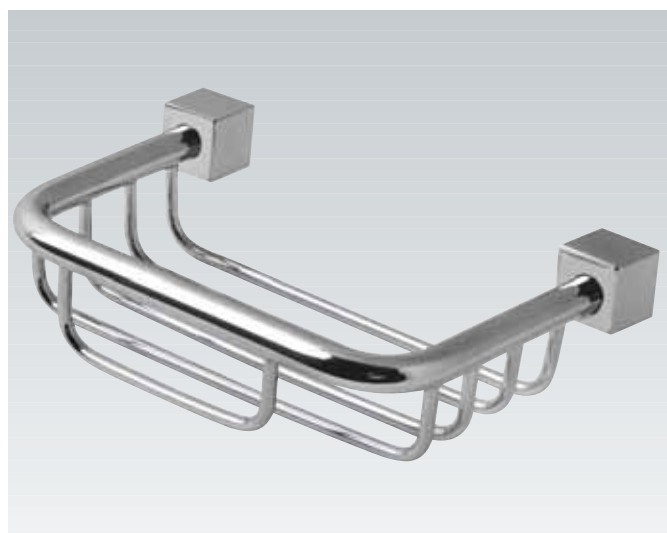

OPTIMA

Design: Arlinea

OP-04 Toallero barra 60 cm. **OP-04** Towel rail 60 cm.
OP-14 Toallero barra 50 cm. **OP-14** Towel rail 50 cm.
OP-05 Toallero barra 40 cm. **OP-05** Towel rail 40 cm.

OP-96 Toallero doble 60 cm. **OP-96** Double towel rail 60 cm.
OP-95 Toallero doble 50 cm. **OP-95** Double towel rail 50 cm.
OP-94 Toallero doble 40 cm. **OP-94** Double towel rail 40 cm.

OP-06 Toallero aro grande 20x20 cm.
OP-06 Towel Ring 20x20 cm.

OP-07 Toallero aro pequeño 20x10 cm.
OP-07 Towel Ring 20x10 cm.

OP-11 Toallero saliente 40 cm.
OP-11 Right towel rail 40 cm.

OP-40 Portarrollos reserva 15 cm.
OP-40 Spare toilet roll holder 15 cm.

OP-10 Portarrollos sin tapa 14 cm.
OP-10 Toilet roll holder without cover 14 cm.

OP-20 Portarrollos con tapa 12 cm.
OP-20 Toilet roll holder with cover 12 cm.

OP-09 Percha 5 cm.
OP-09 Hanger 5 cm.

OP-19 Percha doble 12 cm.
OP-19 Double hanger 12 cm.

OP-29 Percha triple 25 cm.
OP-29 Triple hanger 25 cm.

OP-21 Jabonera rejilla 15x10 cm.
OP-21 Open-work soap-dish 15x10 cm.

OP-41 Jabonera rejilla portagel 38x12x10 cm.
OP-41 Bath gel rack 38x12x10 cm.

OP-43 Jabonera rejilla portagel 37x12x10 cm.
OP-43 Bath gel rack 37x12x10 cm.