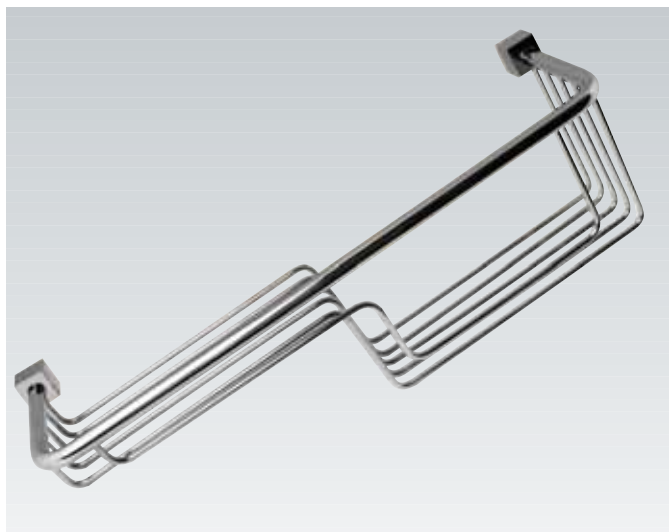

OPTIMA

Design: Arlinea

OP-04 Toallero barra 60 cm. **OP-04** Towel rail 60 cm.
OP-14 Toallero barra 50 cm. **OP-14** Towel rail 50 cm.
OP-05 Toallero barra 40 cm. **OP-05** Towel rail 40 cm.

OP-96 Toallero doble 60 cm. **OP-96** Double towel rail 60 cm.
OP-95 Toallero doble 50 cm. **OP-95** Double towel rail 50 cm.
OP-94 Toallero doble 40 cm. **OP-94** Double towel rail 40 cm.

OP-06 Toallero aro grande 20x20 cm.
OP-06 Towel Ring 20x20 cm.

OP-07 Toallero aro pequeño 20x10 cm.
OP-07 Towel Ring 20x10 cm.

OP-11 Toallero saliente 40 cm.
OP-11 Right towel rail 40 cm.

OP-40 Portarrollos reserva 15 cm.
OP-40 Spare toilet roll holder 15 cm.

OP-10 Portarrollos sin tapa 14 cm.
OP-10 Toilet roll holder without cover 14 cm.

OP-20 Portarrollos con tapa 12 cm.
OP-20 Toilet roll holder with cover 12 cm.

OP-09 Percha 5 cm.
OP-09 Hanger 5 cm.

OP-19 Percha doble 12 cm.
OP-19 Double hanger 12 cm.

OP-29 Percha triple 25 cm.
OP-29 Triple hanger 25 cm.

OP-21 Jabonera rejilla 15x10 cm.
OP-21 Open-work soap-dish 15x10 cm.

OP-41 Jabonera rejilla portagel 38x12x10 cm.
OP-41 Bath gel rack 38x12x10 cm.

OP-43 Jabonera rejilla portagel 37x12x10 cm.
OP-43 Bath gel rack 37x12x10 cm.