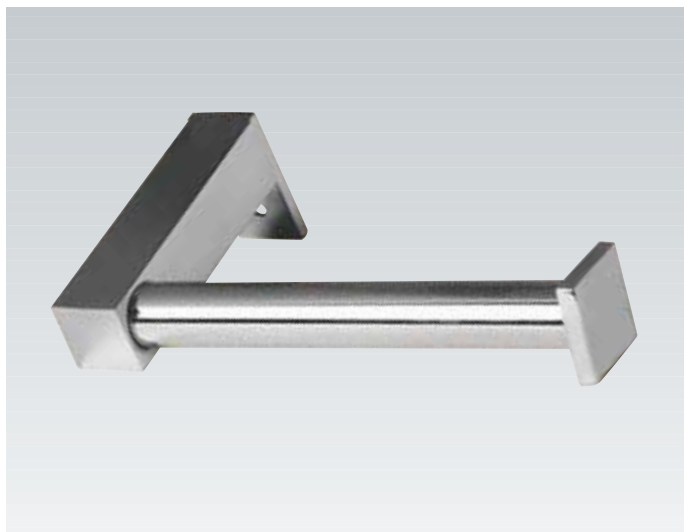

OPTIMA

Design: Arlinea

OP-04 Toallero barra 60 cm. **OP-04** Towel rail 60 cm.
OP-14 Toallero barra 50 cm. **OP-14** Towel rail 50 cm.
OP-05 Toallero barra 40 cm. **OP-05** Towel rail 40 cm.

OP-96 Toallero doble 60 cm. **OP-96** Double towel rail 60 cm.
OP-95 Toallero doble 50 cm. **OP-95** Double towel rail 50 cm.
OP-94 Toallero doble 40 cm. **OP-94** Double towel rail 40 cm.

OP-06 Toallero aro grande 20x20 cm.
OP-06 Towel Ring 20x20 cm.

OP-07 Toallero aro pequeño 20x10 cm.
OP-07 Towel Ring 20x10 cm.

OP-11 Toallero saliente 40 cm.
OP-11 Right towel rail 40 cm.

OP-40 Portarrollos reserva 15 cm.
OP-40 Spare toilet roll holder 15 cm.

OP-10 Portarrollos sin tapa 14 cm.
OP-10 Toilet roll holder without cover 14 cm.

OP-20 Portarrollos con tapa 12 cm.
OP-20 Toilet roll holder with cover 12 cm.

OP-09 Percha 5 cm.
OP-09 Hanger 5 cm.

OP-19 Percha doble 12 cm.
OP-19 Double hanger 12 cm.