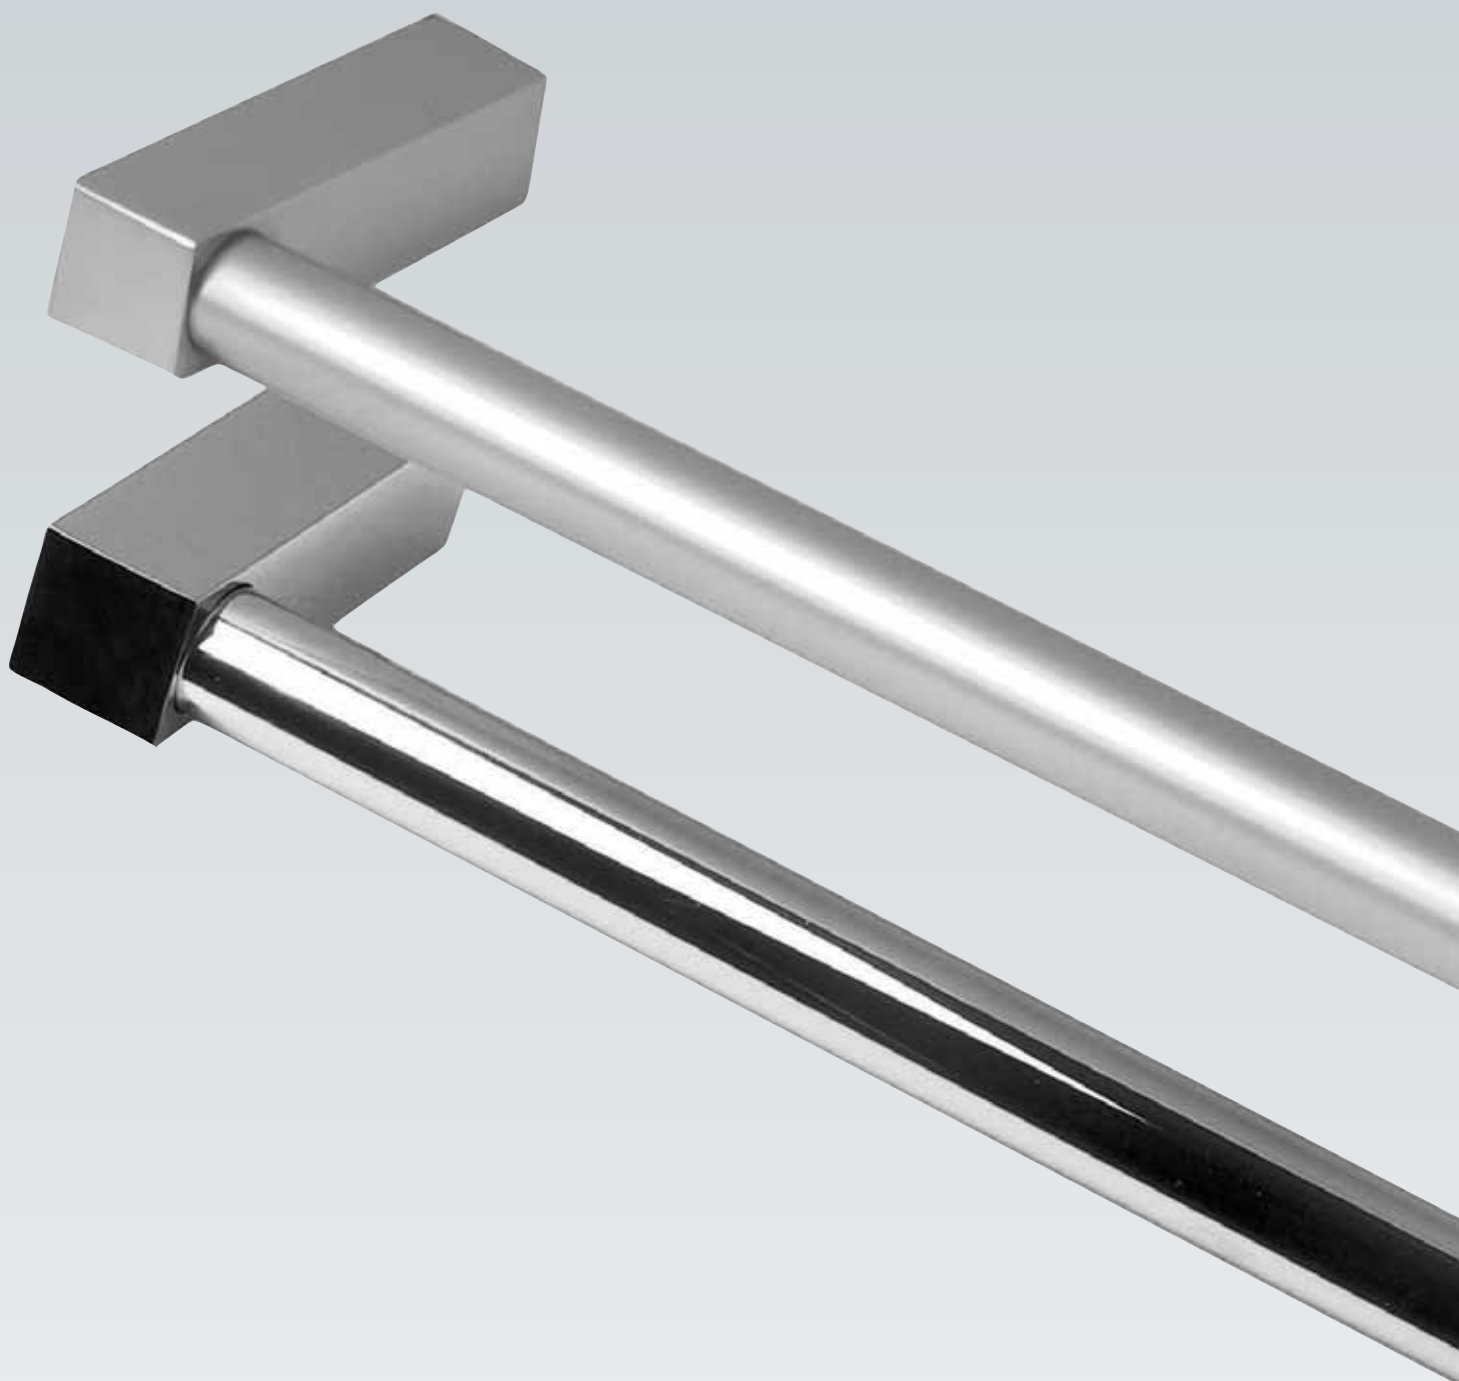

OPTIMA

Design: Arlinea

OP-04 Toallero barra 60 cm. **OP-04** Towel rail 60 cm.
OP-14 Toallero barra 50 cm. **OP-14** Towel rail 50 cm.
OP-05 Toallero barra 40 cm. **OP-05** Towel rail 40 cm.

OP-96 Toallero doble 60 cm. **OP-96** Double towel rail 60 cm.
OP-95 Toallero doble 50 cm. **OP-95** Double towel rail 50 cm.
OP-94 Toallero doble 40 cm. **OP-94** Double towel rail 40 cm.

OP-06 Toallero aro grande 20x20 cm.
OP-06 Towel Ring 20x20 cm.

OP-07 Toallero aro pequeño 20x10 cm.
OP-07 Towel Ring 20x10 cm.

OP-11 Toallero saliente 40 cm.
OP-11 Right towel rail 40 cm.

OP-40 Portarrollos reserva 15 cm.
OP-40 Spare toilet roll holder 15 cm.

OP-10 Portarrollos sin tapa 14 cm.
OP-10 Toilet roll holder without cover 14 cm.

OP-20 Portarrollos con tapa 12 cm.
OP-20 Toilet roll holder with cover 12 cm.

OP-09 Percha 5 cm.
OP-09 Hanger 5 cm.

OP-19 Percha doble 12 cm.
OP-19 Double hanger 12 cm.