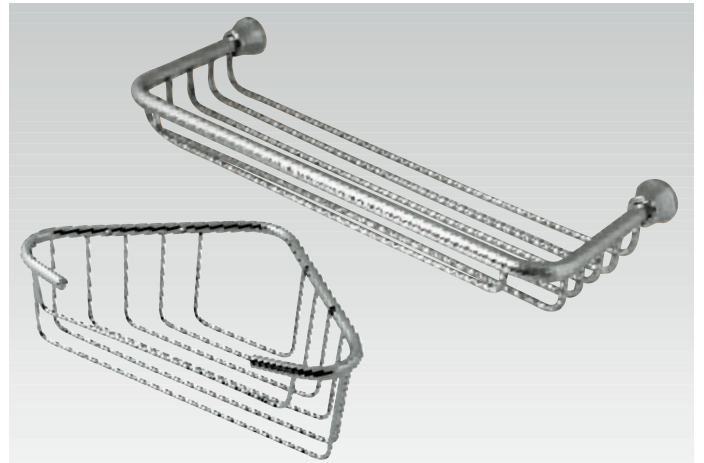

N-02 Jabonera pared.
N-02 Wall soap-dish.
N-03 Portavasos pared.
N-03 Tumbler holder with glass.

N-21 Jabonera rejilla 35 x 13 x 3 cm.
N-21 Open-work soap-dish 35 x 13 x 3 cm.
N-42 Jabonera rejilla portagel 28 x 20 x 9 cm.
N-42 Corner bath gel rack 28 x 20 x 9 cm.