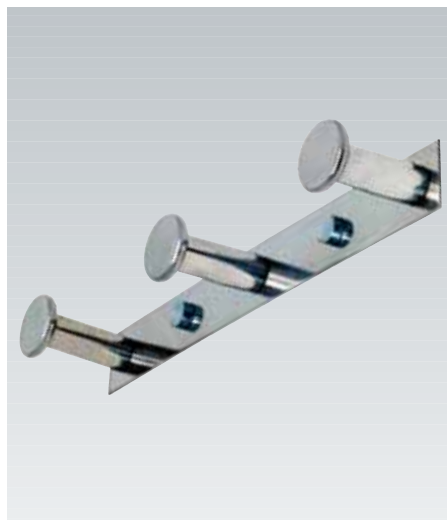

X-29 Percha triple 25 cm.
X-29 Triple hanger 25 cm.