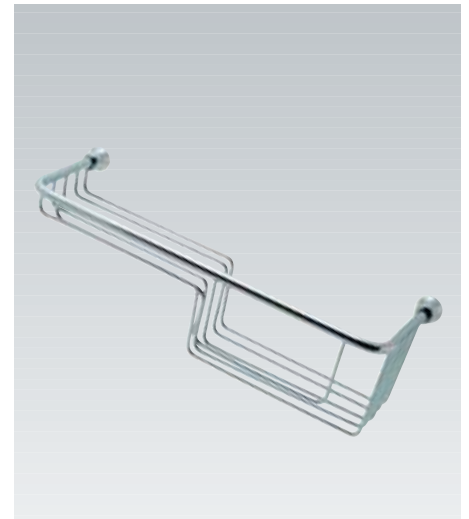

X-41 Jabonera portagel 38x13x14 cm.
X-41 Bath gel rack 38x13x14 cm.