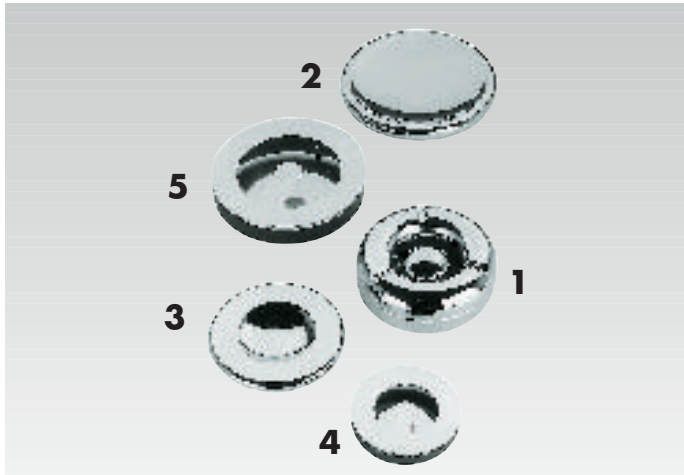

GROUP 3

- **1-Ref. 405** Cenicero fabricado en acero cromado/Chromed steel ashtray Ø200 mm.
- **2-Ref. 407** Cenicero fabricado en acero cromado/Chromed steel ashtray Ø250 mm.
- **3-Ref. 423** Cenicero fabricado en acero cromado/Chromed steel ashtray Ø200 mm.
- **4-Ref. 422** Cenicero fabricado en acero cromado. Base en acero pintado en epoxy negro/ Chromed steel ashtray. Black epoxy-painted steel base Ø150x30 mm.
- **5-Ref. 425** Cenicero fabricado en acero cromado. Base en acero pintado en epoxy negro /Chromed steel ashtray. Black epoxy-painted steel base Ø240x40 mm.