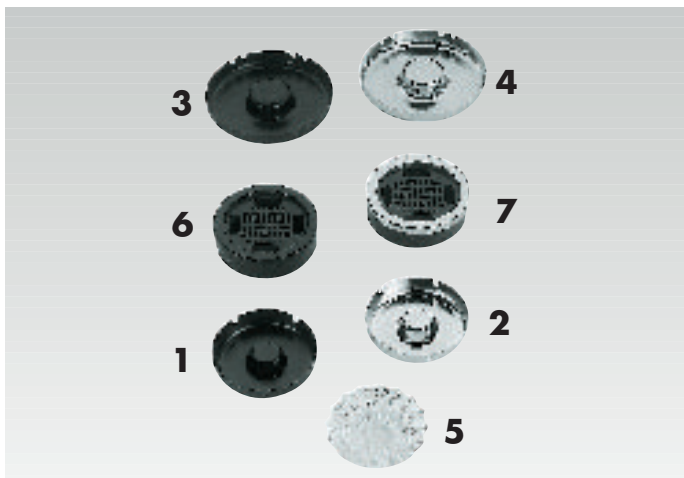

- **1- Ref. 400** Cenicero fabricado en acero pintado en epoxy/Epoxy-painted steel ashtray Ø130x30 mm.
- **2- Ref. 400-C** Cenicero en acero cromado/Chromed steel ashtray 130x30 mm.
- **3- Ref. 401** Cenicero fabricado en acero pintado en epoxy/Epoxy-painted steel ashtray Ø200x30 mm.
- **4- Ref. 401-C** Cenicero en acero cromado/Chromed steel ashtray 200x30 mm.
- **5- Ref. 411** Cenicero de cristal/Glass ashtray Ø130 mm.
- **6- Ref. 428** Cenicero fabricado en acero pintado en epoxy/Epoxy-painted steel ashtray Ø150x50 mm.
- **7- Ref. 429-C** Cenicero fabricado en acero pintado en epoxy. Aro en acero cromado/Epoxy-painted steel ashtray. Chromed steel ring Ø150x50 mm.