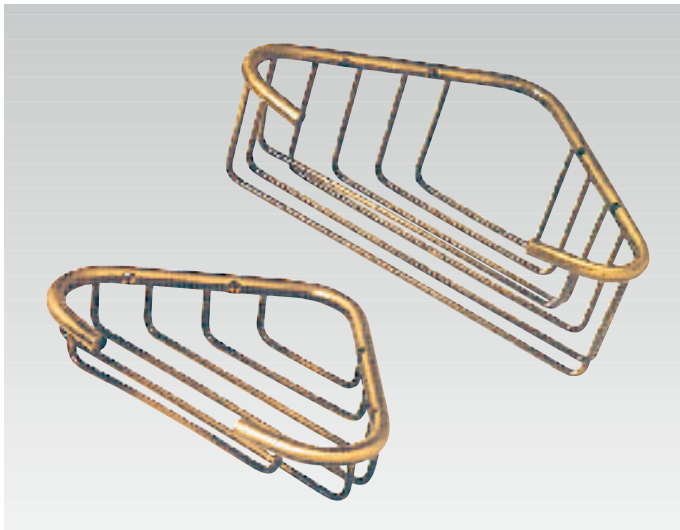

EPOCA

Design: Arlinea

ARLINEA

E-05 Toallero recto 40 cm.
E-14 Toallero recto 50 cm.
E-04 Toallero recto 60 cm.

E-05 Towel rail 40 cm.
E-14 Towel rail 50 cm.
E-04 Towel rail 60 cm.

E-06 Toallero aro grande 22 cm.
E-06 Towel ring 22 cm.

E-07 Toallero aro pequeño 18 cm.
E-07 Towel ring 18 cm.

E-09 Percha 6 x 9 cm.
E-09 Hanger 6 x 9 cm.

E-39 Percha multiple 40 cm.
E-39 Rack with four hooks 40 cm.

E-20 Portarrollos con tapa 12 x 12 cm.
E-20 Toilet roll holder with cover 12 x 12 cm.

E-10 Portarrollos sin tapa 18 x 7,5 cm.
E-10 Toilet roll holder without cover 18 x 7,5 cm.

E-12 / E-13 Escobillero pared/suelo 38 x 9,5 cm.
E-12 / E-13 Wall/Floor toilet-brush holder 38 x 9,5 cm.

E-11 Toallero pared saliente 40 cm. **E-43** Jabonera rejilla portagel
E-11 Towel rail right 40 cm. **E-43** Bath gel rack

E-24 Toallero repisa 51 x 37 x 18 cm.
E-24 Towell shelf 51 x 37 x 18 cm.

E-42 Jabonera esquina portagel 22 x 22 x 10 cm.
E-42 Corner bath gel rack 22 x 22 x 10 cm.
E-22 Jabonera rejilla esquina 16 x 16 x 5 cm.
E-22 Corner soap-dish 16 x 16 x 5 cm.