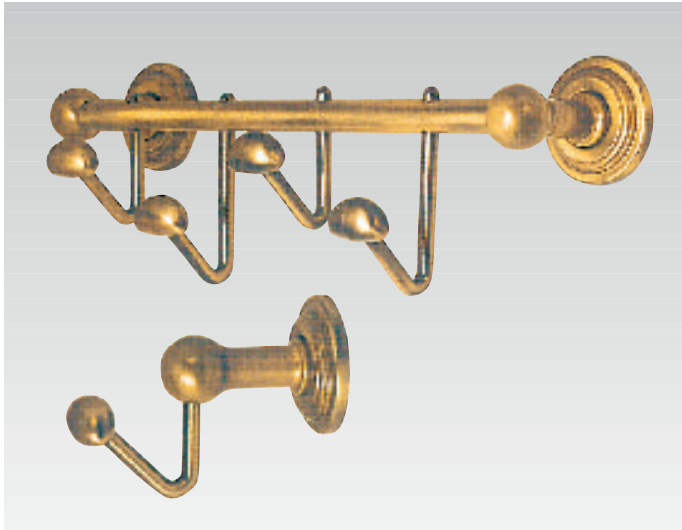

EPOCA

Design: Arlinea

ARLINEA

E-05 Toallero recto 40 cm.
E-14 Toallero recto 50 cm.
E-04 Toallero recto 60 cm.

E-05 Towel rail 40 cm.
E-14 Towel rail 50 cm.
E-04 Towel rail 60 cm.

E-06 Toallero aro grande 22 cm.
E-06 Towel ring 22 cm.

E-07 Toallero aro pequeño 18 cm.
E-07 Towel ring 18 cm.

E-09 Percha 6 x 9 cm.
E-09 Hanger 6 x 9 cm.

E-39 Percha multiple 40 cm.
E-39 Rack with four hooks 40 cm.

E-20 Portarrollos con tapa 12 x 12 cm.
E-20 Toilet roll holder with cover 12 x 12 cm.

E-10 Portarrollos sin tapa 18 x 7,5 cm.
E-10 Toilet roll holder without cover 18 x 7,5 cm.

E-12 / E-13 Escobillero pared/suelo 38 x 9,5 cm.
E-12 / E-13 Wall/Floor toilet-brush holder 38 x 9,5 cm.

E-11 Toallero pared saliente 40 cm. **E-43** Jabonera rejilla portagel
E-11 Towel rail right 40 cm. **E-43** Bath gel rack

E-24 Toallero repisa 51 x 37 x 18 cm.
E-24 Towell shelf 51 x 37 x 18 cm.

E-42 Jabonera esquina portagel 22 x 22 x 10 cm.
E-42 Corner bath gel rack 22 x 22 x 10 cm.
E-22 Jabonera rejilla esquina 16 x 16 x 5 cm.
E-22 Corner soap-dish 16 x 16 x 5 cm.