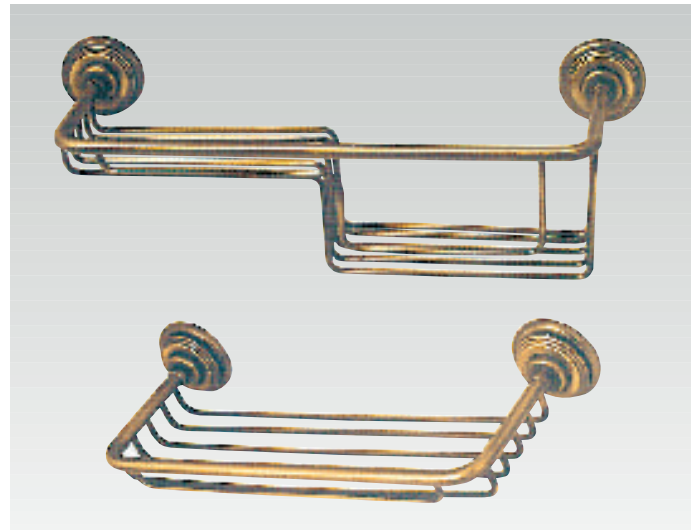

EPOCA

Design: Arlinea

ARLINEA

E-05 Toallero recto 40 cm.
E-14 Toallero recto 50 cm.
E-04 Toallero recto 60 cm.

E-05 Towel rail 40 cm.
E-14 Towel rail 50 cm.
E-04 Towel rail 60 cm.

E-06 Toallero aro grande 22 cm.
E-06 Towel ring 22 cm.

E-07 Toallero aro pequeño 18 cm.
E-07 Towel ring 18 cm.

E-09 Percha 6 x 9 cm.
E-09 Hanger 6 x 9 cm.

E-39 Percha multiple 40 cm.
E-39 Rack with four hooks 40 cm.

E-20 Portarrollos con tapa 12 x 12 cm.
E-20 Toilet roll holder with cover 12 x 12 cm.

E-10 Portarrollos sin tapa 18 x 7,5 cm.
E-10 Toilet roll holder without cover 18 x 7,5 cm.

E-12 / E-13 Escobillero pared/suelo 38 x 9,5 cm.
E-12 / E-13 Wall/Floor toilet-brush holder 38 x 9,5 cm.

E-11 Toallero pared saliente 40 cm. **E-43** Jabonera rejilla portagel
E-11 Towel rail right 40 cm. **E-43** Bath gel rack

E-24 Toallero repisa 51 x 37 x 18 cm.
E-24 Towell shelf 51 x 37 x 18 cm.

E-42 Jabonera esquina portagel 22 x 22 x 10 cm.
E-42 Corner bath gel rack 22 x 22 x 10 cm.
E-22 Jabonera rejilla esquina 16 x 16 x 5 cm.
E-22 Corner soap-dish 16 x 16 x 5 cm.