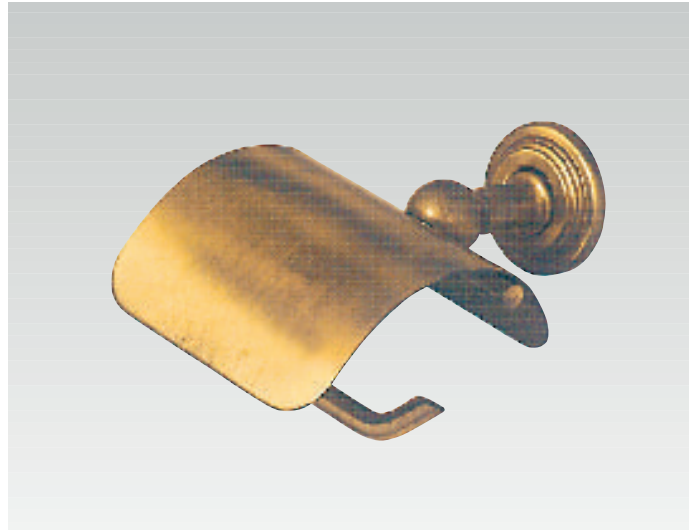

EPOCA

Design: Arlinea

ARLINEA

E-05 Toallero recto 40 cm.
E-14 Toallero recto 50 cm.
E-04 Toallero recto 60 cm.

E-05 Towel rail 40 cm.
E-14 Towel rail 50 cm.
E-04 Towel rail 60 cm.

E-06 Toallero aro grande 22 cm.
E-06 Towel ring 22 cm.

E-07 Toallero aro pequeño 18 cm.
E-07 Towel ring 18 cm.

E-09 Percha 6 x 9 cm.
E-09 Hanger 6 x 9 cm.

E-39 Percha multiple 40 cm.
E-39 Rack with four hooks 40 cm.

E-20 Portarrollos con tapa 12 x 12 cm.
E-20 Toilet roll holder with cover 12 x 12 cm.

E-10 Portarrollos sin tapa 18 x 7,5 cm.
E-10 Toilet roll holder without cover 18 x 7,5 cm.

E-12 / E-13 Escobillero pared/suelo 38 x 9,5 cm.
E-12 / E-13 Wall/Floor toilet-brush holder 38 x 9,5 cm.

E-11 Toallero pared saliente 40 cm. **E-43** Jabonera rejilla portagel
E-11 Towel rail right 40 cm. **E-43** Bath gel rack