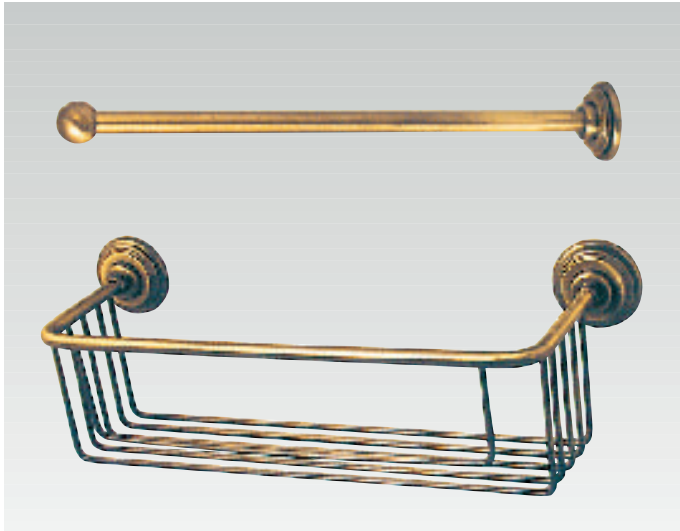

EPOCA

Design: Arlinea

ARLINEA

E-05 Toallero recto 40 cm.
E-14 Toallero recto 50 cm.
E-04 Toallero recto 60 cm.

E-05 Towel rail 40 cm.
E-14 Towel rail 50 cm.
E-04 Towel rail 60 cm.

E-06 Toallero aro grande 22 cm.
E-06 Towel ring 22 cm.

E-07 Toallero aro pequeño 18 cm.
E-07 Towel ring 18 cm.

E-09 Percha 6 x 9 cm.
E-09 Hanger 6 x 9 cm.

E-39 Percha multiple 40 cm.
E-39 Rack with four hooks 40 cm.

E-20 Portarrollos con tapa 12 x 12 cm.
E-20 Toilet roll holder with cover 12 x 12 cm.

E-10 Portarrollos sin tapa 18 x 7,5 cm.
E-10 Toilet roll holder without cover 18 x 7,5 cm.

E-12 / E-13 Escobillero pared/suelo 38 x 9,5 cm.
E-12 / E-13 Wall/Floor toilet-brush holder 38 x 9,5 cm.

E-11 Toallero pared saliente 40 cm. **E-43** Jabonera rejilla portagel
E-11 Towel rail right 40 cm. **E-43** Bath gel rack

E-24 Toallero repisa 51 x 37 x 18 cm.
E-24 Towell shelf 51 x 37 x 18 cm.

E-42 Jabonera esquina portagel 22 x 22 x 10 cm.
E-42 Corner bath gel rack 22 x 22 x 10 cm.
E-22 Jabonera rejilla esquina 16 x 16 x 5 cm.
E-22 Corner soap-dish 16 x 16 x 5 cm.