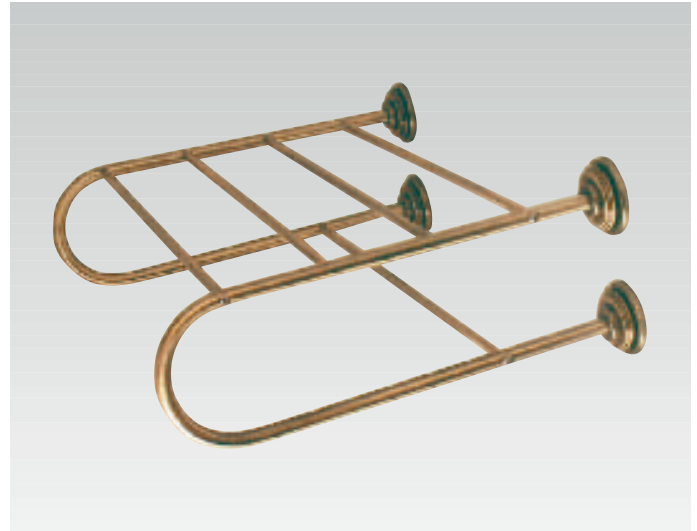

EPOCA

Design: Arlinea

ARLINEA

E-05 Toallero recto 40 cm.
E-14 Toallero recto 50 cm.
E-04 Toallero recto 60 cm.

E-05 Towel rail 40 cm.
E-14 Towel rail 50 cm.
E-04 Towel rail 60 cm.

E-06 Toallero aro grande 22 cm.
E-06 Towel ring 22 cm.

E-07 Toallero aro pequeño 18 cm.
E-07 Towel ring 18 cm.

E-09 Percha 6 x 9 cm.
E-09 Hanger 6 x 9 cm.

E-39 Percha multiple 40 cm.
E-39 Rack with four hooks 40 cm.

E-20 Portarrollos con tapa 12 x 12 cm.
E-20 Toilet roll holder with cover 12 x 12 cm.

E-10 Portarrollos sin tapa 18 x 7,5 cm.
E-10 Toilet roll holder without cover 18 x 7,5 cm.

E-12 / E-13 Escobillero pared/suelo 38 x 9,5 cm.
E-12 / E-13 Wall/Floor toilet-brush holder 38 x 9,5 cm.

E-11 Toallero pared saliente 40 cm. **E-43** Jabonera rejilla portagel
E-11 Towel rail right 40 cm. **E-43** Bath gel rack

E-24 Toallero repisa 51 x 37 x 18 cm.
E-24 Towell shelf 51 x 37 x 18 cm.

E-42 Jabonera esquina portagel 22 x 22 x 10 cm.
E-42 Corner bath gel rack 22 x 22 x 10 cm.
E-22 Jabonera rejilla esquina 16 x 16 x 5 cm.
E-22 Corner soap-dish 16 x 16 x 5 cm.