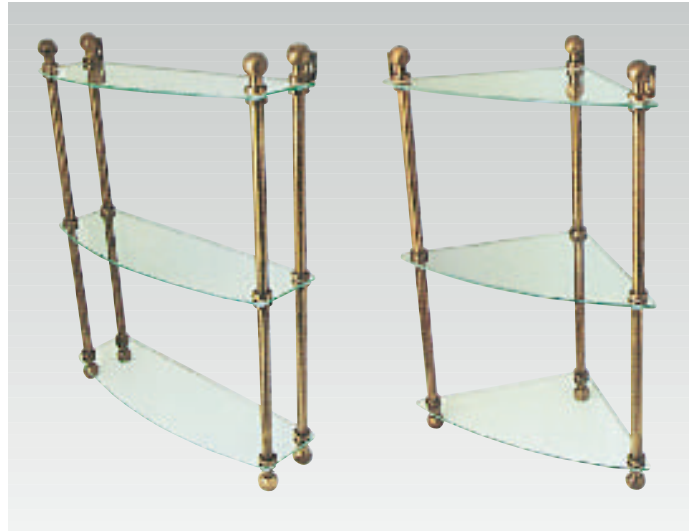

EPOCA

Design: Arlinea

ARLINEA

E-05 Toallero recto 40 cm.
E-14 Toallero recto 50 cm.
E-04 Toallero recto 60 cm.

E-05 Towel rail 40 cm.
E-14 Towel rail 50 cm.
E-04 Towel rail 60 cm.

E-06 Toallero aro grande 22 cm.
E-06 Towel ring 22 cm.

E-41 Jabonera rejilla portagel 40 x 13 x 14 cm.
E-41 Bath gel rack 40 x 13 x 14 cm.
E-21 Jabonera rejilla 36 x 14 x 8 cm.
E-21 Opened-work soap-dish 36 x 14 x 8 cm.

E-01 Jabonera de sobremesa **E-02** Jabonera pared 13 x 15 cm.
E-01 Soap-dish **E-02** Wall soap-dish 13 x 15 cm.

E-03 Portavasos pared 8 x 6 cm. **E-53** Portacepillos sobremesa
E-03 Tumbler holder with tumbler 8 x 6 cm. **E-53** Teethbrush holder

E-68 Repisa 60 x 14 cm.
E-68 Shelf 60 x 14 cm.

E-38 Repisa triple 50 x 14 x 62 cm. **E-35** Rinconera triple 30 x 30 x 62 cm.
E-38 Triple shelf 50 x 14 x 62 cm. **E-35** Triple corner shelf 30 x 30 x 62 cm.